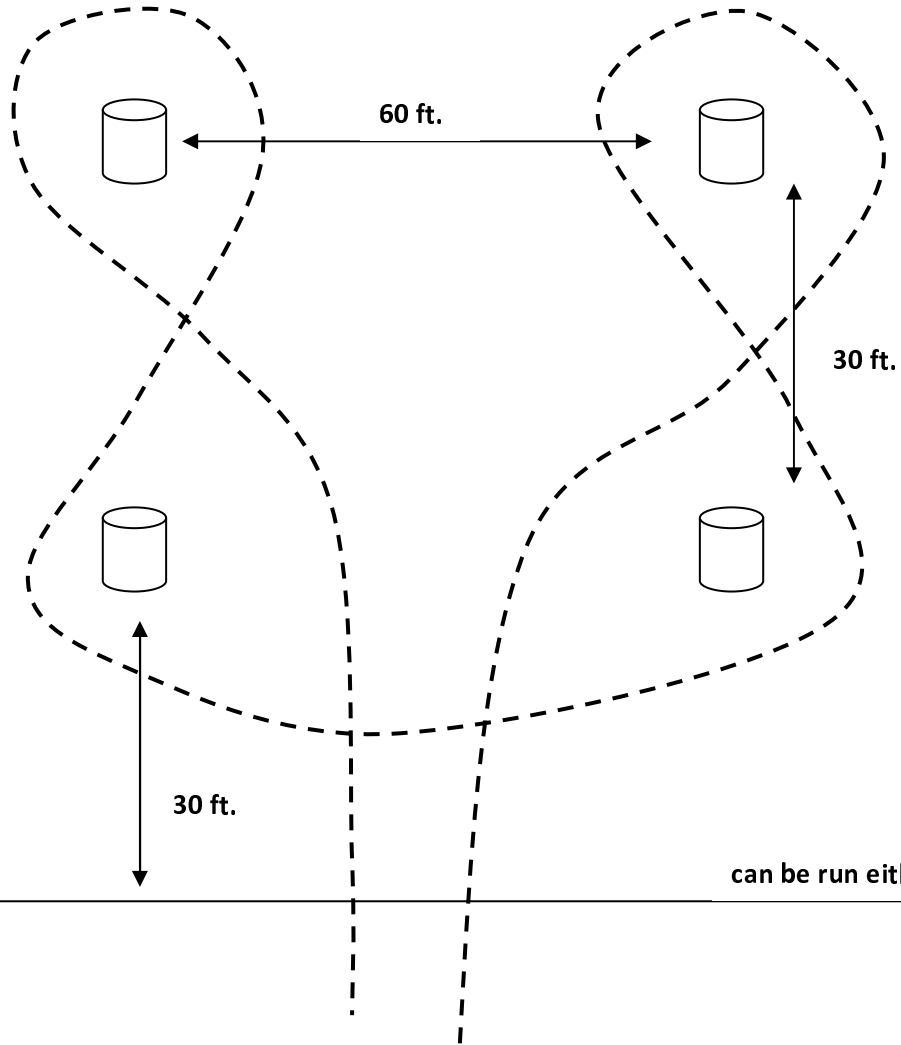

DOUBLE 8

timer line

can be run either direction

 = barrel